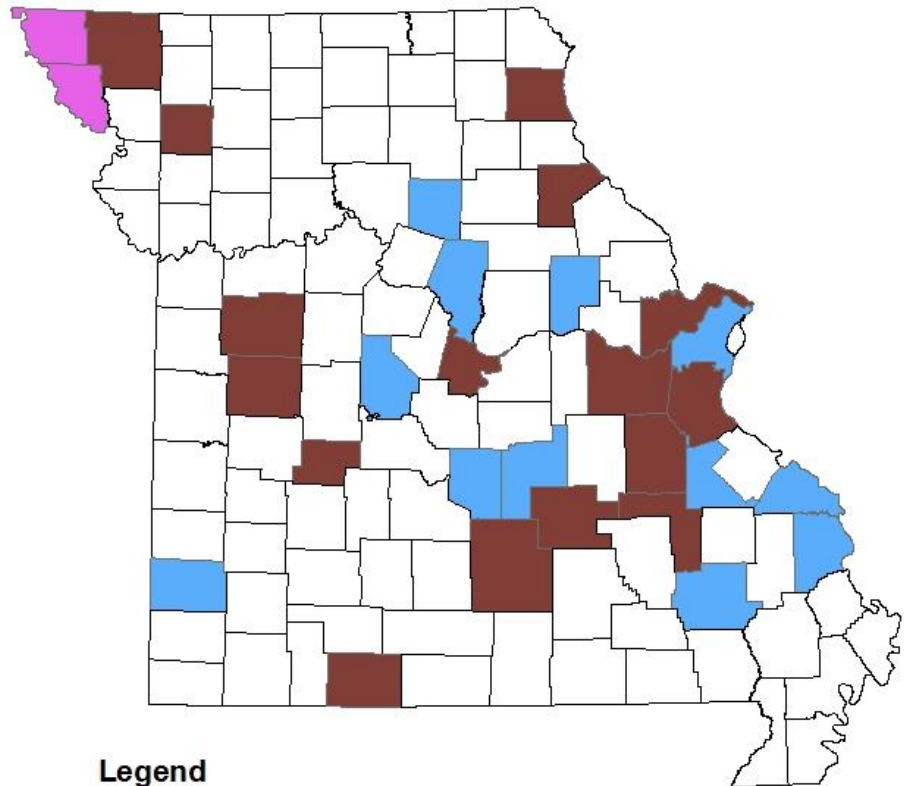

Mast Survey Map-Hickory

Mast production can be variable. Due to the limited number of reports, this map may not reflect production in your area. Join the Mo Forestkeepers Network and help us fill in the white spaces.

Legend

County

Mast

- No Data
- Heavy
- Light
- Medium